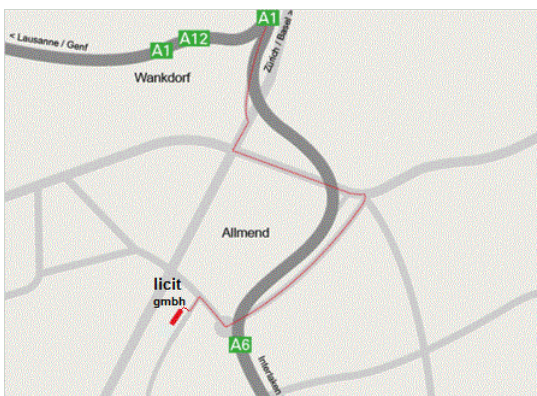

How to find us

licit LLC, papiermühlestrasse 40h, 3014 berne, switzerland

Navigation System Address Entry

Mingerstrasse 3, 3014 Bern

Warning: Some Navigation Systems guide you the opposite side of the National Equestrian Centre NPZ for the Address Papiermühlestrasse 40H!

On foot or by bike

From the parking space of Hotel ibis Bern Expo, situated at the *Guisanplatz* you reach the grounds of the National Equestrian Centre NPZ through a little iron door. Continue straight and take the second path on your left hand. At the end of it, you find the business office of licit LLC in a pink building with a glass entry. We share our office with *sürprisen gmbh*.

By public transport

From Berne train station you reach the stop *Guisanplatz* in a ten-minute ride with tramway 9, direction *Wankdorf Bahnhof*. From Wankdorf train station, *Guisanplatz* is just three stops ahead with tramway 9, direction *Wabern*. Opposite of the street you find the National Equestrian Centre NPZ.

By car

Take the motorway exit *Wankdorf* (A1, A6 and A12), then follow on *Schermenweg*, direction *Ostermundigen*, turn right into *Bolligenstrasse* direction *BERNEXPO*. On the roundpoint turn right into *Mingerstrasse*. The first junction to the left brings you to the licit LLC business office. For parking possibilities, please check nearby options [here](#).